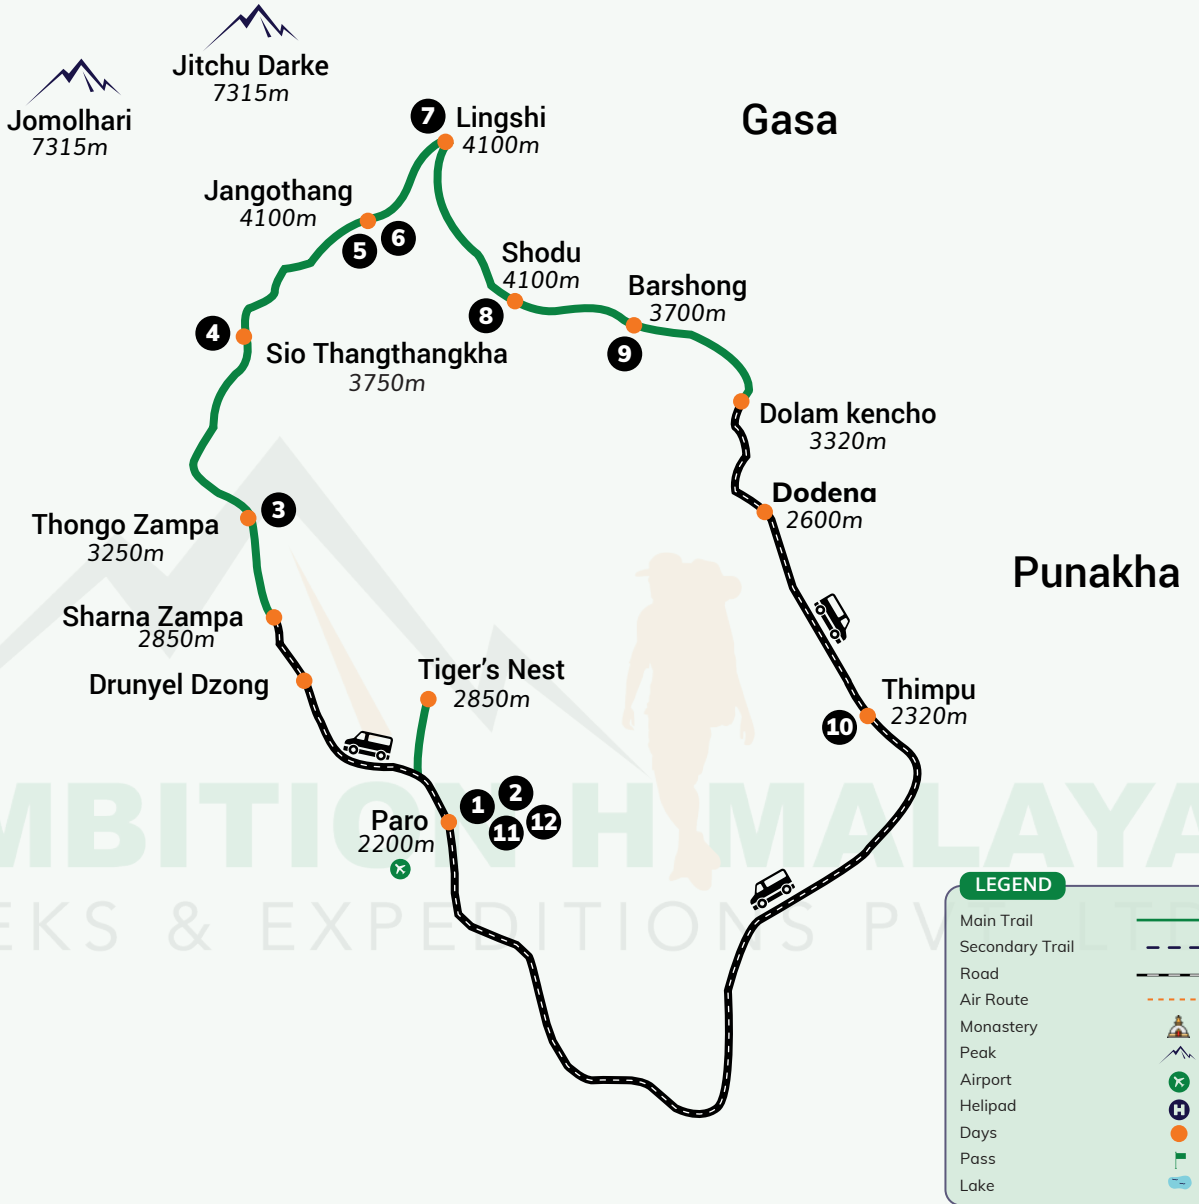

JOMOLHARI TREK

© Copyright - www.ambitionhimalaya.com

12
Days

ALTITUDE CHART