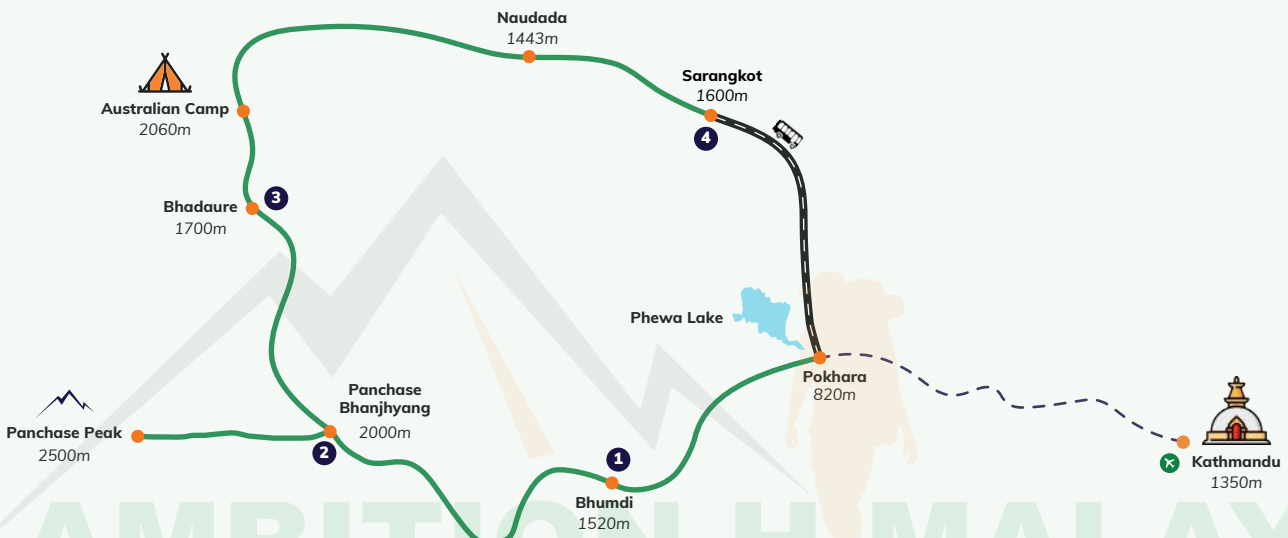

PANCHASE TREK

© Copyright - www.ambitionhimalaya.com

4
Days

Hiunchuli
6441m

Annapurna III
7955m

Machhapuchhre
6997m

Mardi Himal
5553m

LEGEND

Main Trail	
Secondary Trail	
Road	
Air Route	
Monastery	
Peak	
Airport	
Helipad	
Days	
Pass	
Lake	

ALTITUDE CHART