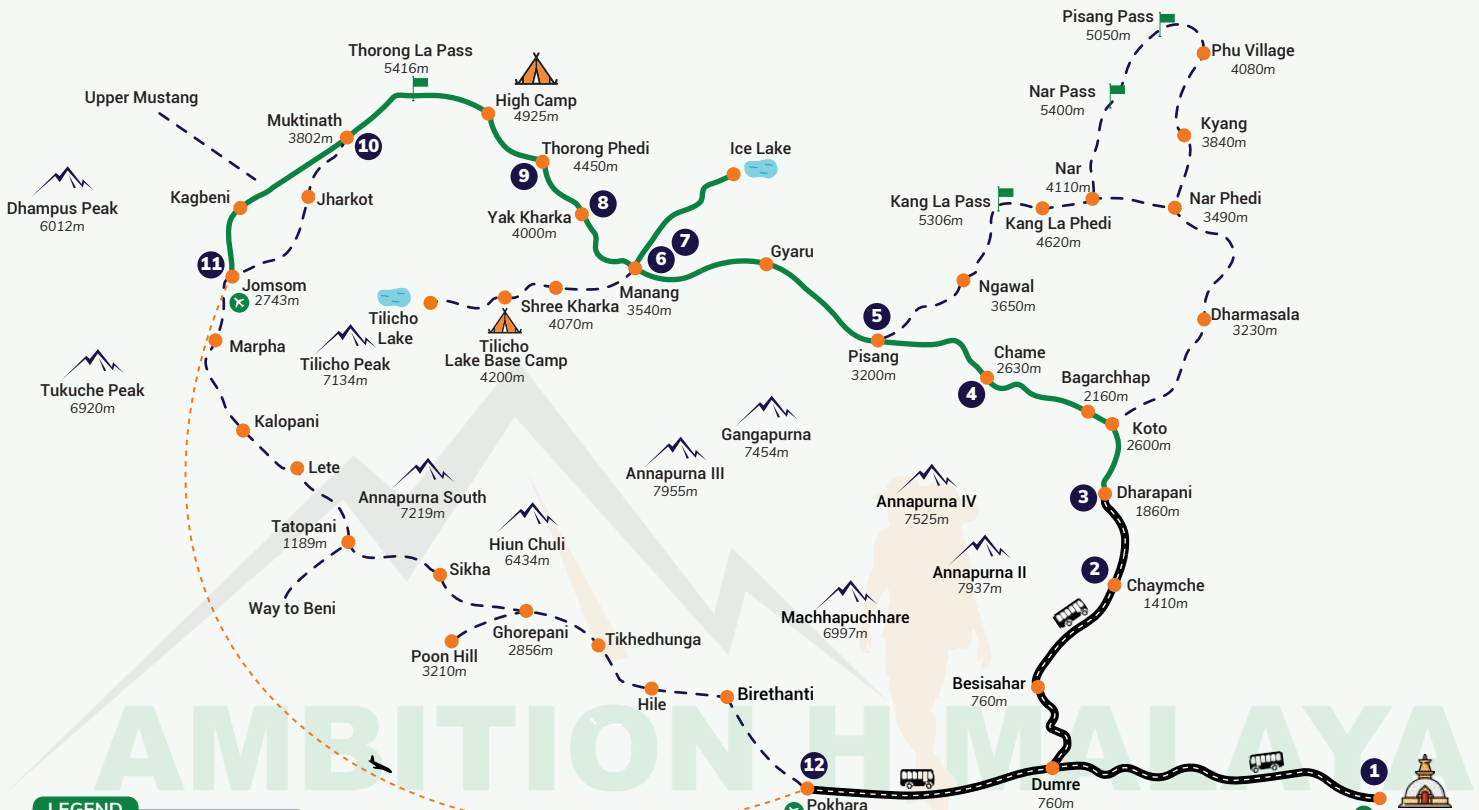

# ANNAPURNA CIRCUIT TREK

© Copyright - www.ambitionhimalaya.com

14 Days

**LEGEND**

- Main Trail
- Secondary Trail
- Road
- Air Route
- Monastery
- Peak
- Airport
- Helipad
- Days
- Pass
- Lake